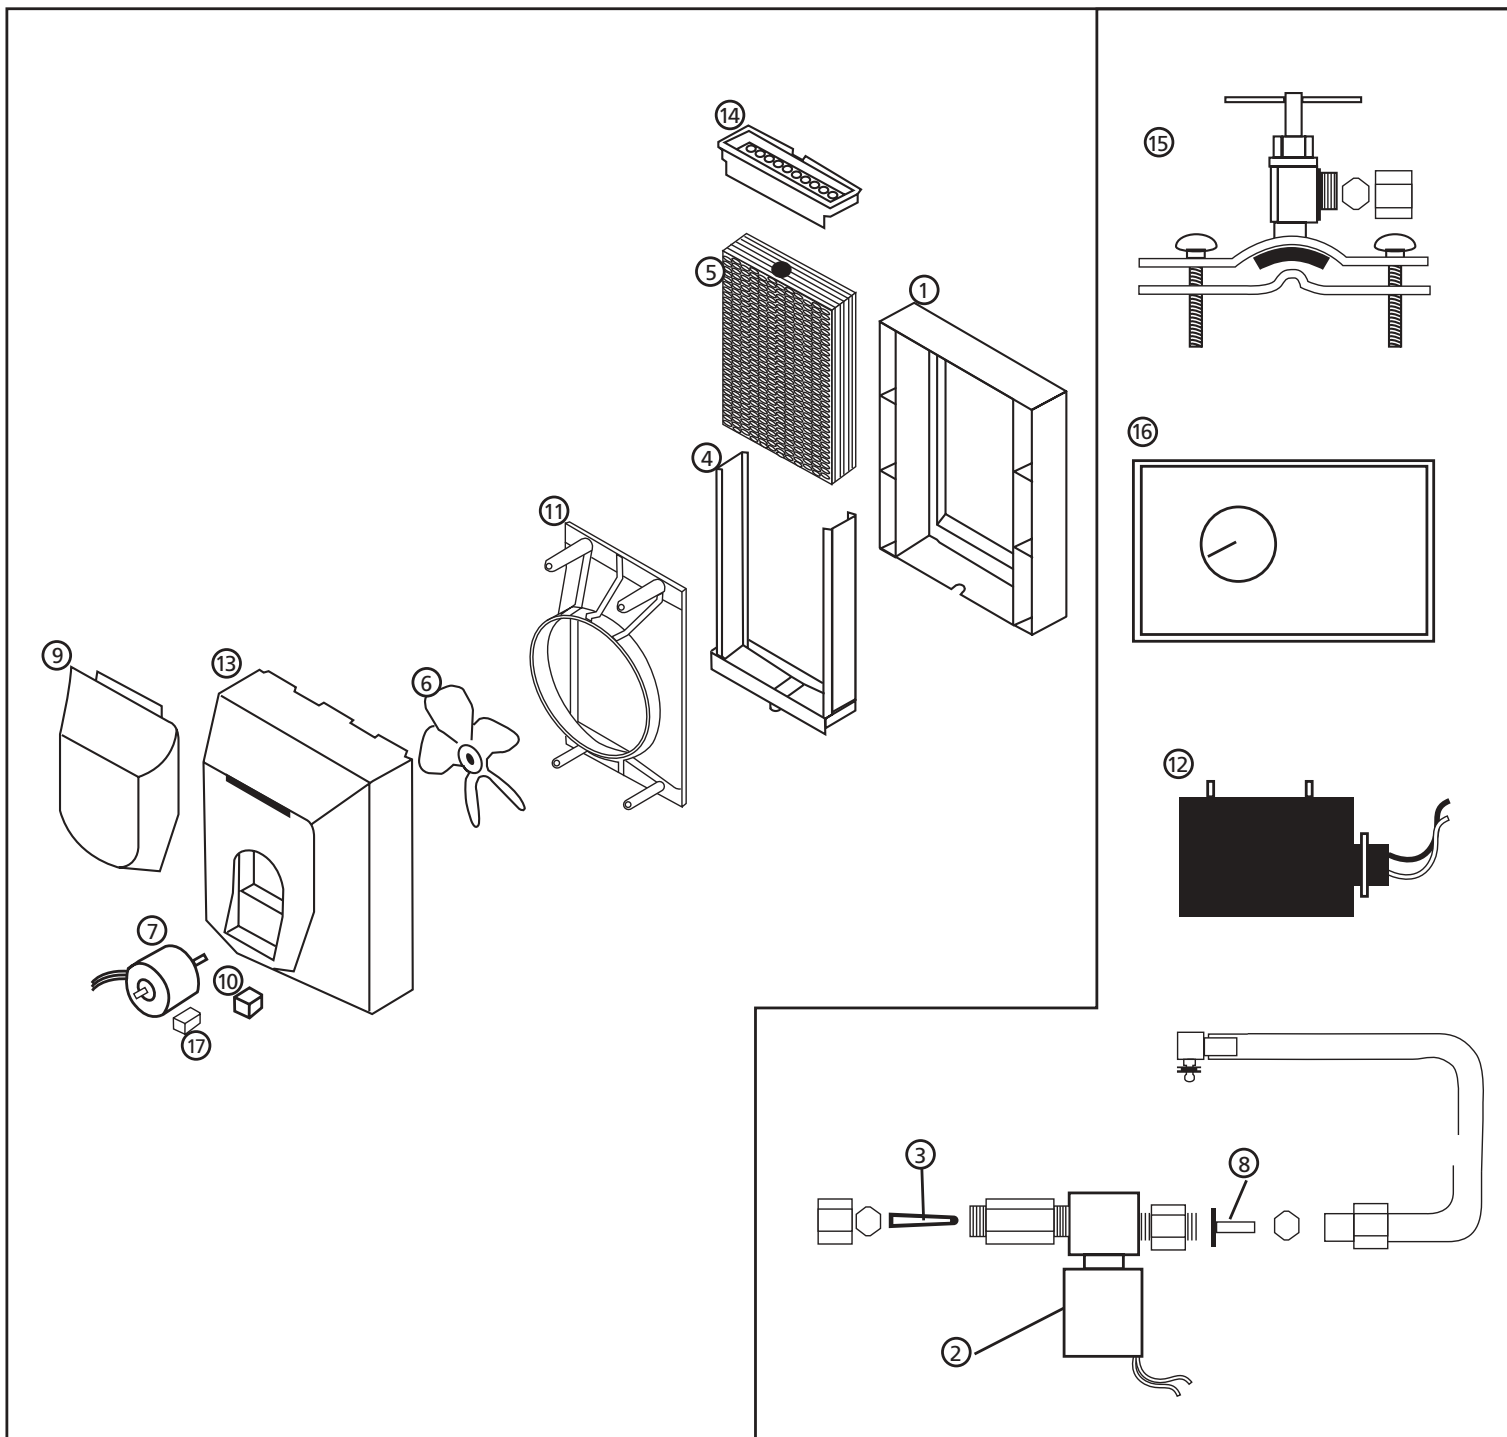

HERRMIDIFIER G-100ES HUMIDIFIER PARTS LIST

HERRMIDIFIER G-100ES HUMIDIFIER PARTS LIST

ITEM	DESCRIPTION	PART NUMBER	PART NUMBER
-	G-100ES Assembly	351453-001	351453-011
1	Base	454275-002	454275-002
2	Brass solenoid valve assembly 24VAC	G-149	G-149
3	Replacement cone mesh filters	G-125	G-125
4	Drain tray assembly	353226-001	353226-001
5	Replacement evaporator pads	G-116	G-116
6	Fan blade 9"	G-110	G-110
7	Fan motor 120VAC	252716-001	-
7A	Fan motor 220-240VAC	-	252716-002
8	Replacement fluid restrictors	G-128	G-128
9	Motor cover	454276-002	454276-002
10	Relay 24VAC	G-177	G-177
11	Shroud	454277-002	454277-002
12	Transformer 120VAC/24VAC	G-139	-
12A	Transformer 220-240VAC/24VAC	-	256592-001
13	Unit cover	454274-002	454274-002
14	Water distribution tray	G-105	G-105
15	Saddle valve assembly	IN-2ST	IN-2ST
16	Humidistat	352680-004	352680-004
17	Capacitor 120VAC	257241-001	-
17A	Capacitor 220-240VAC	-	257241-002