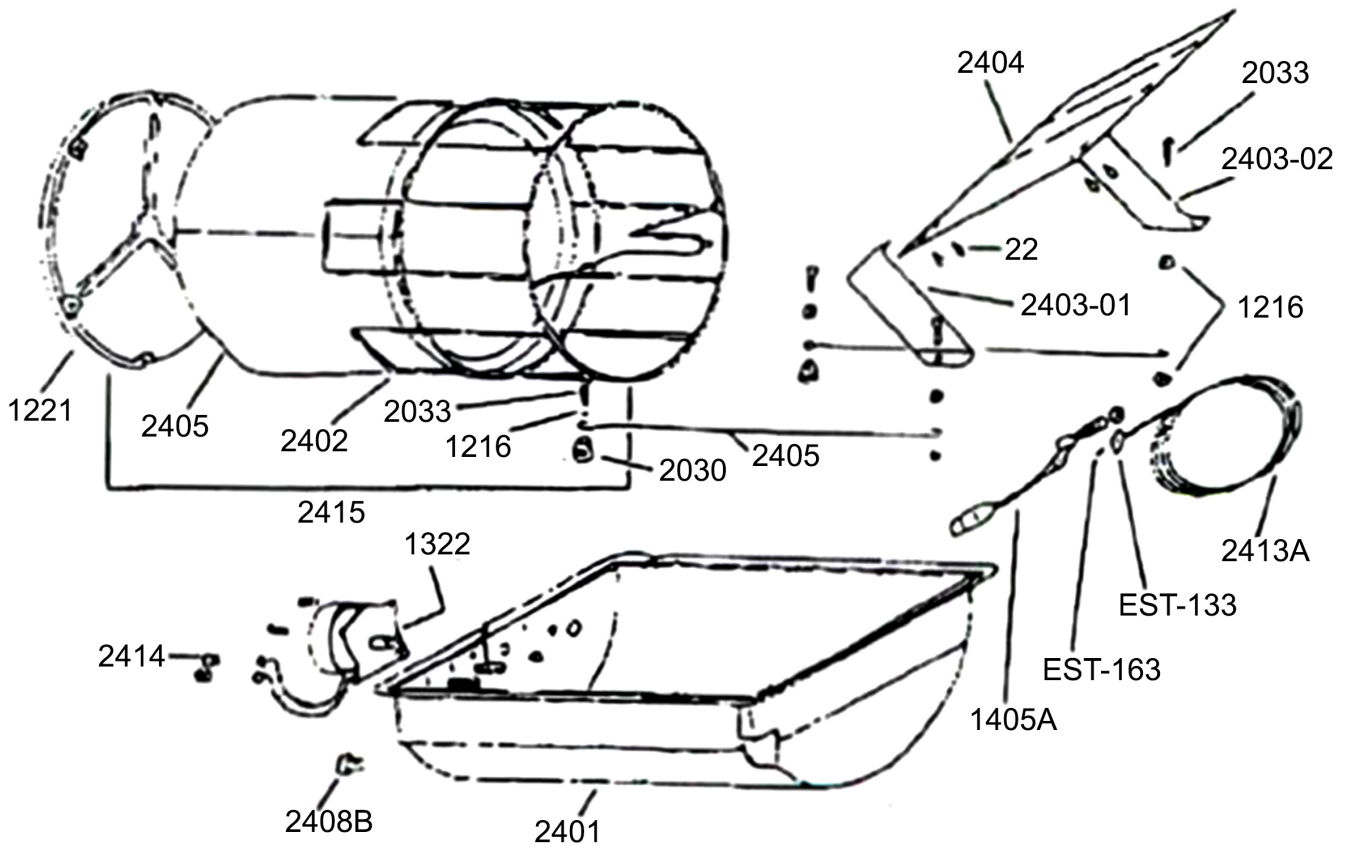

TRION 1400 HUMIDIFIER PARTS LIST

PART NUMBER	DESCRIPTION
2401	Reservoir with 2025 Foam Seal
2402	Cage
2403-01	Baffle Support Left
2403-02	Baffle Support Right
2404	Baffle
2405	Evaporator Pad
2415	Cage and Pad Assembly
2406	Support Rod (2)
2408B	Drain Plug
2414	Thumb Nut 8-32 (2)
22	Sheet Metal Screw (4)
1216	Mounting Nuts 10-24
1221	Closed End
1405A	Float and Valve Assembly
1322	Motor, 24V (replaces 1414A)
2030	Knob (2)
2033	Mounting Screws (4)
EST-133	Insert (2) (Replaces #2411)
EST-163	Delrin Sleeve (2) (Replaces #2410)
2413A	1/4" Plastic Tubing