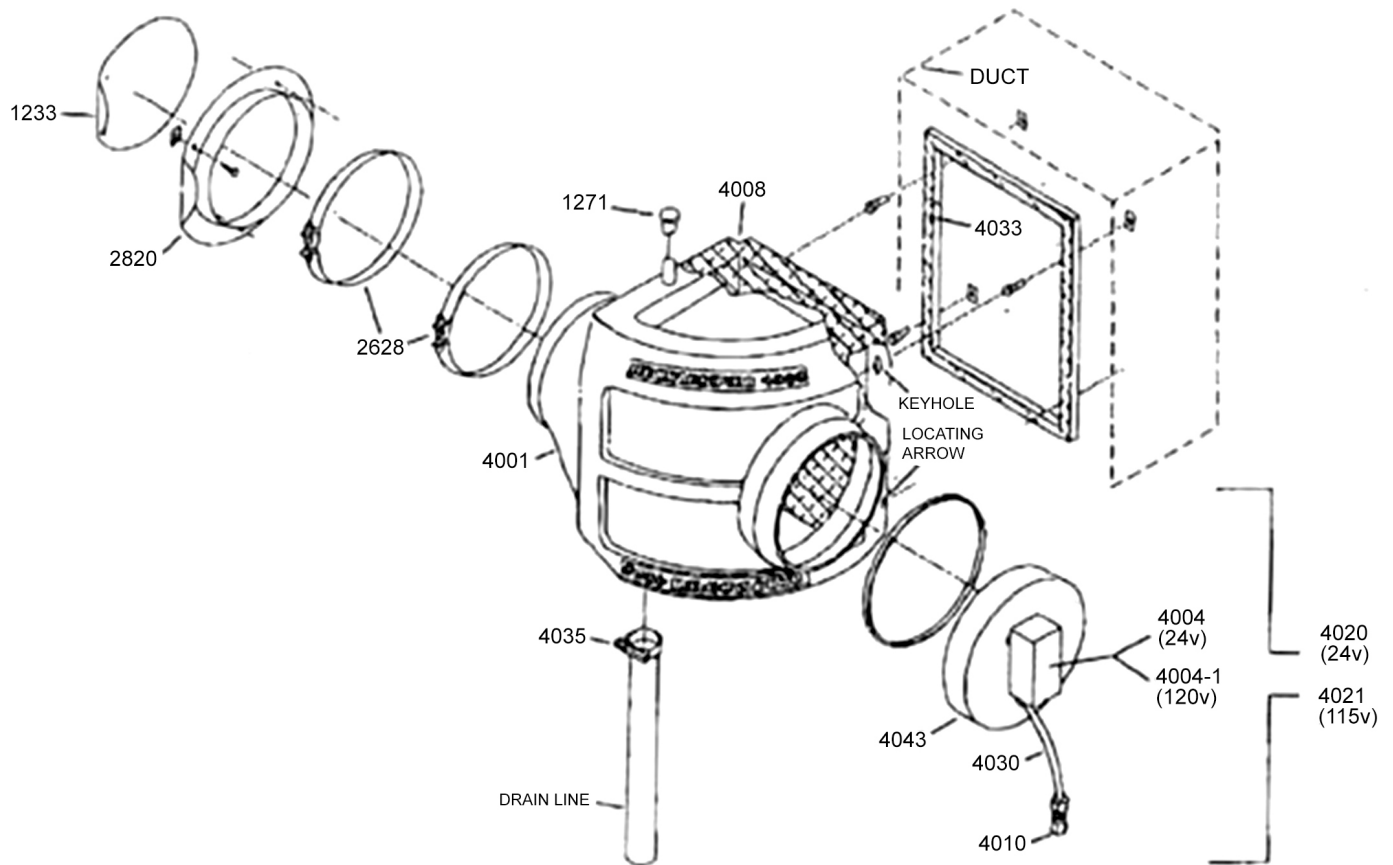

TRION MODEL 4000 HUMIDIFIER PARTS LIST

PART NUMBER		DESCRIPTION
4000	4000C	
4001	4001	Case with Inserts
----	4004	Solenoid and Junction Box Assembly (24V)
4004-1	----	Solenoid and Junction Box Assembly (115V)
4006	4006	Nozzle
4008	4008	Evaporator Pad
4009	4009	Grommet
4010a	4010a	Union, 1/4" Compression Assembly
4021	4020	End Cap Assembly
4030	4030	Tubing Assembly
4033	4033	Foam Seal
4035	4035	Snap Hose Clamp (Drain)
4043	4043	Cap and Gasket Assembly
1233	1233	Damper
1271	1271	Overflow Cap
2620	2620	Return Air Flange
2628	2628	Flex Duct Clamps (2)