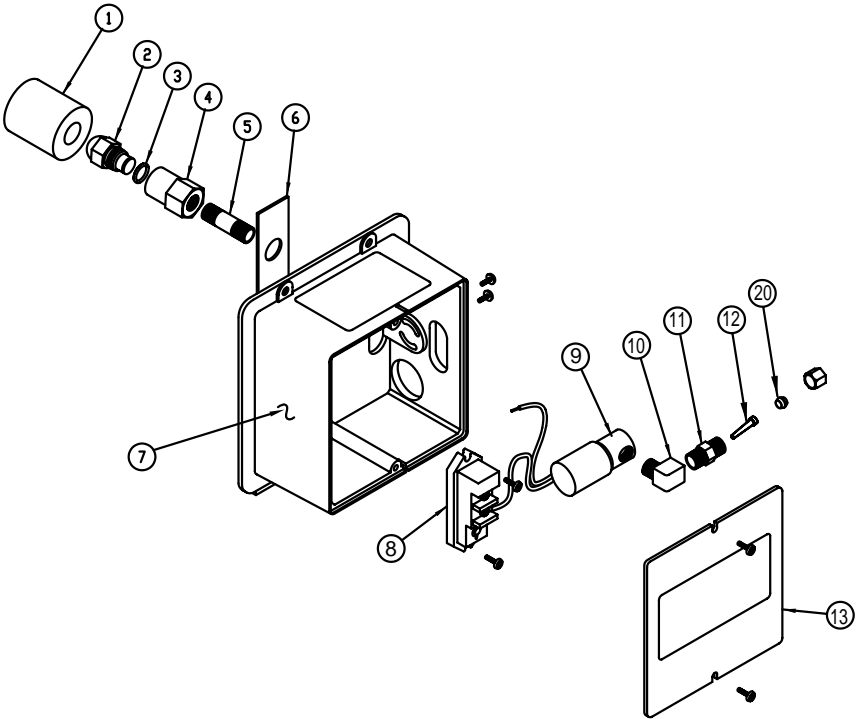

TRION MODEL 50 MISTER HUMIDIFIER PARTS LIST

TRION MODEL 50 MISTER HUMIDIFIER PARTS LIST

	Model	Mister 50	Mister 50-1
	Assembly Part Number	351367-101	351367-102
Item	Description	P/N	P/N
1	Drip Sleeve	12018	12018
2	Nozzle	12006-001	12006-001
3	O-Ring	160	160
4	Adapter	12007-002	12007-002
5	Nipple	12008	12008
6	Slide	12012	12012
7	Case	12001	12001
8	Thermostat	12005	12005
9	Solenoid (24 volt) Valve Assembly	G-109	-
9a	Solenoid (120 volt) Valve Assembly	-	12004-002
10	Street Elbow	12009	12009
11	Adapter, Brass	G-157	G-157
12	Filter, Conical	G-125	G-125
13	Cover	12002	12002
14	Humidistat 24 volt (not shown)	352680-004C	-
14a	Humidistat 120 volt (not shown)	-	352680-002C
15	Plastic Tubing 1/4" OD 150 PSI (Per foot)	2413A	2413A
16	Brass Compression Sleeve (2) *†	FV-11	FV-11
17	Brass Compression Nut (2) †	FV-12	FV-12
18	Saddle Valve †	IN-2ST	IN-2ST
19	Insert (2) †	EST-133	EST-133
20	Delrin Sleeve (2) †	EST-163	EST-163
21	Retainer (not shown) †	12003	12003

* For use with copper water line connections

† Located in Parts Bag