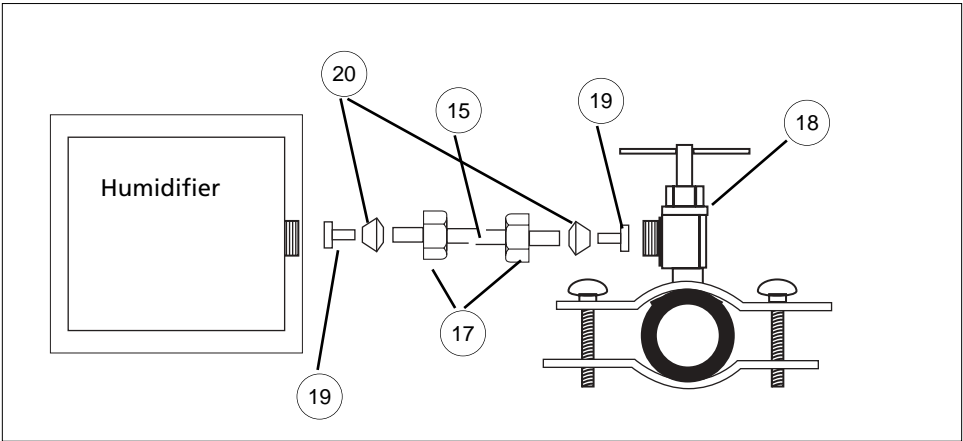

TRION MODEL 50 MISTER HUMIDIFIER PARTS LIST

TRION MODEL 50 MISTER HUMIDIFIER PARTS LIST

	Model	Mister 50	Mister 50-1
	Assembly Part Number	351367-101	351367-102
Item	Description	P/N	P/N
1	Drip Sleeve	12018	12018
2	Nozzle	12006-001	12006-001
3	O-Ring	160	160
4	Adapter	12007-002	12007-002
5	Nipple	12008	12008
6	Slide	12012	12012
7	Case	12001	12001
8	Thermostat	12005	12005
9	Solenoid (24 volt) Valve Assembly	G-109	-
9a	Solenoid (120 volt) Valve Assembly	-	12004-002
10	Street Elbow	12009	12009
11	Adapter, Brass	G-157	G-157
12	Filter, Conical	G-125	G-125
13	Cover	12002	12002
14	Humidistat 24 volt (not shown)	352680-004C	-
14a	Humidistat 120 volt (not shown)	-	352680-002C
15	Plastic Tubing 1/4" OD 150 PSI (Per foot)	2413A	2413A
16	Brass Compression Sleeve (2) *†	FV-11	FV-11
17	Brass Compression Nut (2) †	FV-12	FV-12
18	Saddle Valve †	IN-2ST	IN-2ST
19	Insert (2) †	EST-133	EST-133
20	Delrin Sleeve (2) †	EST-163	EST-163
21	Retainer (not shown) †	12003	12003

* For use with copper water line connections

† Located in Parts Bag