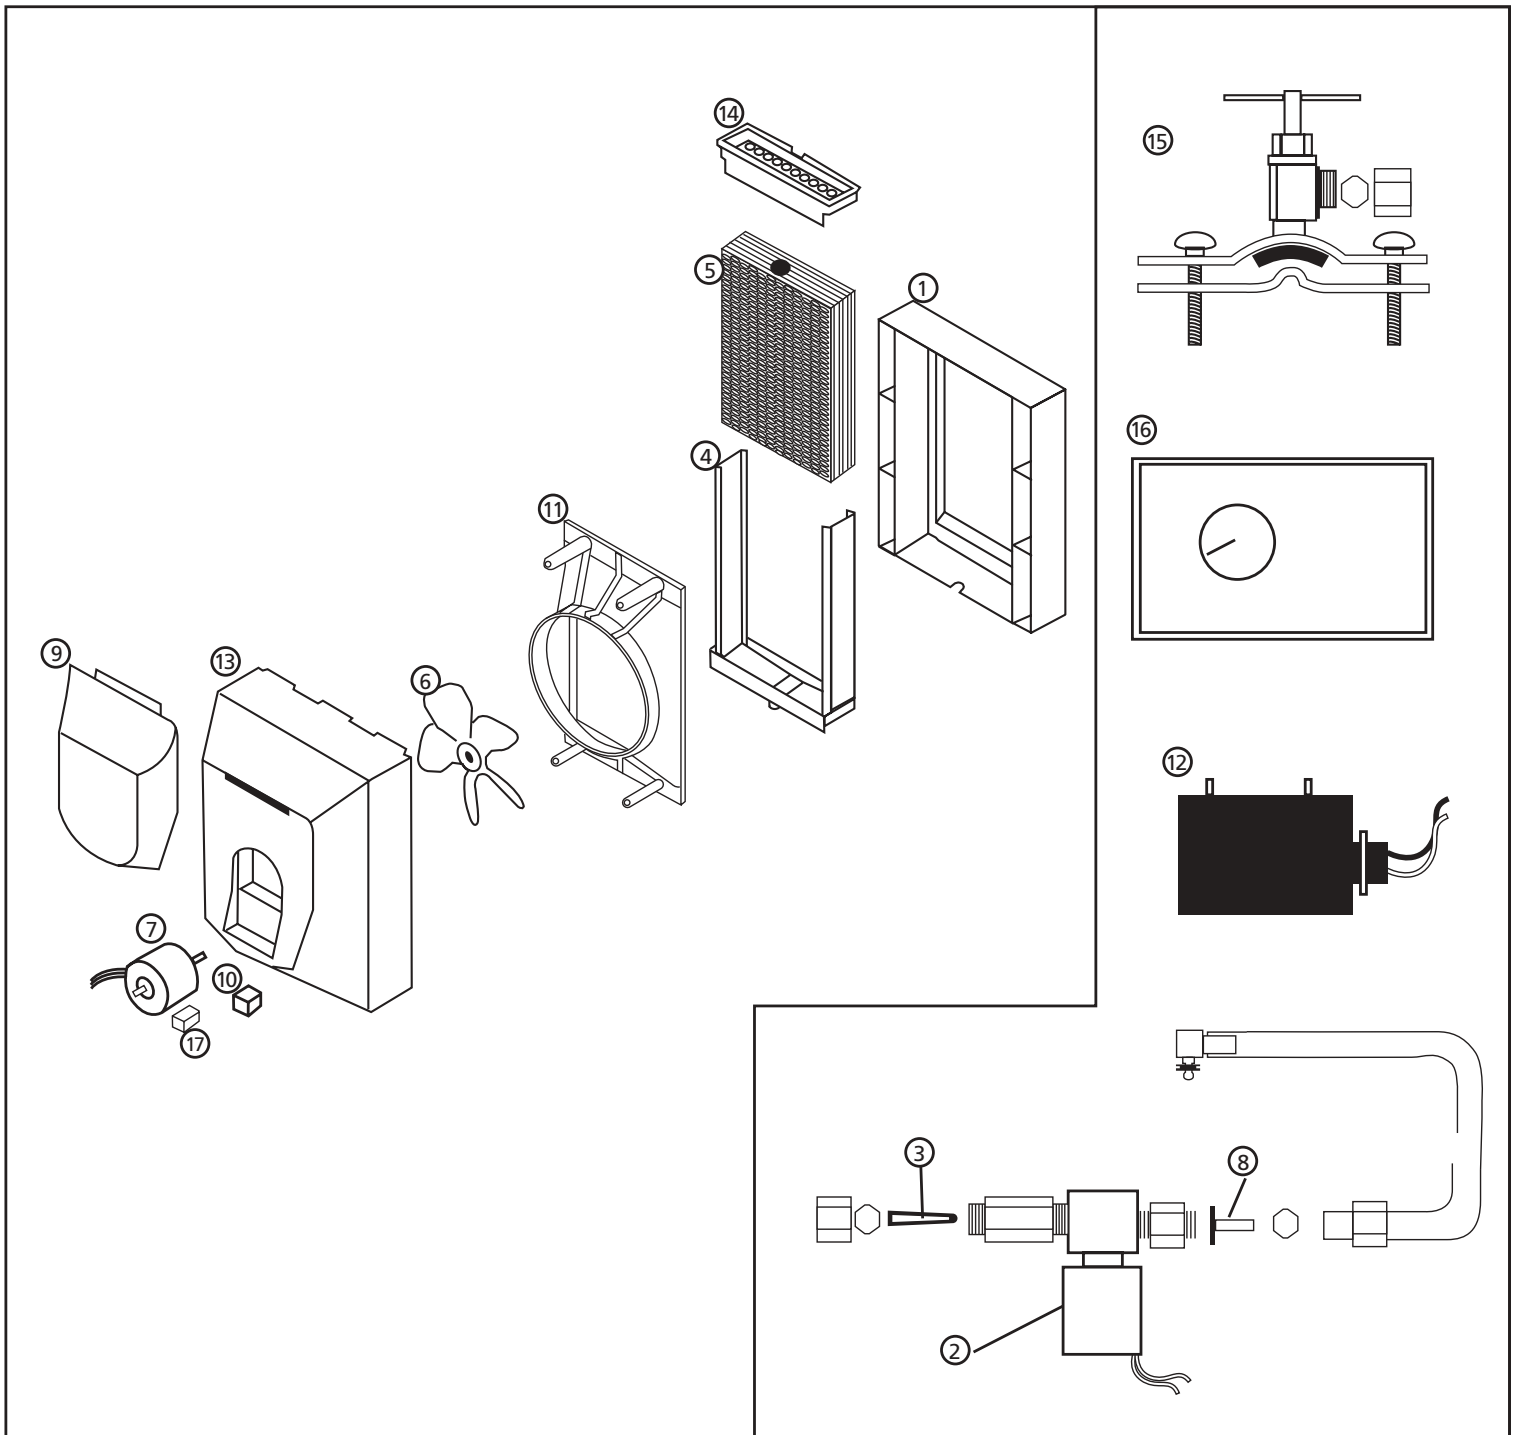

TRION G-100ES HUMIDIFIER PARTS LIST

TRION G-100ES HUMIDIFIER PARTS LIST

ITEM	DESCRIPTION	PART NUMBER	PART NUMBER
-	G-100ES Assembly	351453-001	351453-011
1	Base	454275-002	454275-002
2	Brass solenoid valve assembly 24VAC	251461-001	251461-001
3	Replacement cone mesh filters (12 pack only)	G-125-12	G-125-12
4	Drain tray assembly	353226-001	353226-001
5	Replacement evaporator pads (6 pack only)	G-116-6	G-116-6
6	Fan blade 9"	G-110	G-110
7	Fan motor 120VAC	252716-001	-
7A	Fan motor 220-240VAC	-	252716-002
8	Replacement fluid restrictors (12 pack only)	G-128-12	G-128-12
9	Motor cover	454276-002	454276-002
10	Relay 24VAC	G-177	G-177
11	Shroud	454277-002	454277-002
12	Transformer 120VAC/24VAC	G-139	-
12A	Transformer 220-240VAC/24VAC	-	256592-001
13	Unit cover	454274-002	454274-002
14	Water distribution tray	G-105	G-105
15	Saddle valve assembly	IN-2ST	IN-2ST
16	Humidistat	352680-004	352680-004
17	Capacitor 120VAC	257241-001	-
17A	Capacitor 220-240VAC	-	257241-002