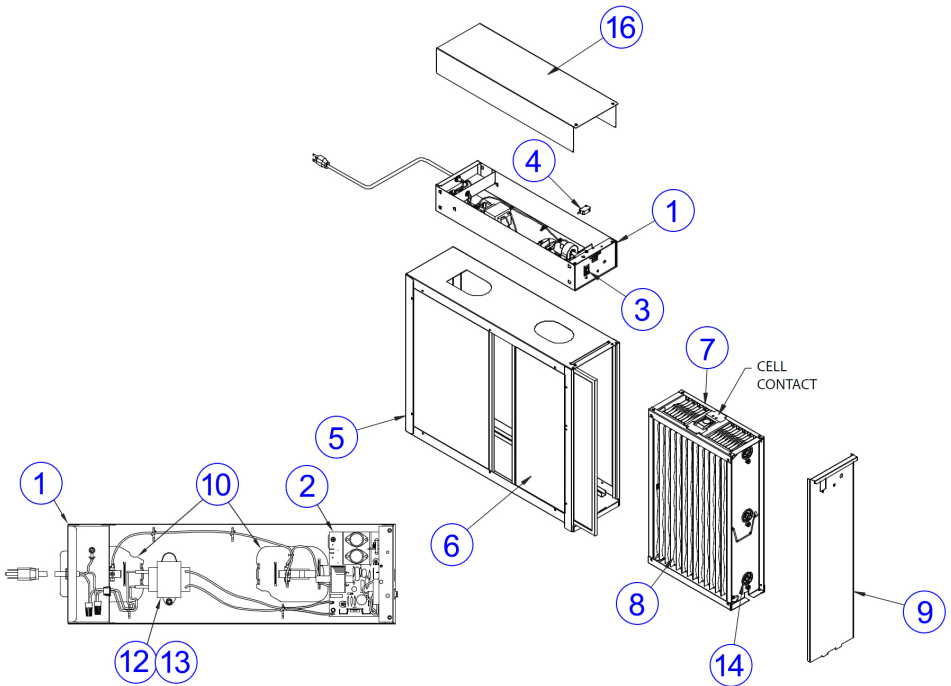

TRION HE PLUS 2000 AIR CLEANER PARTS LIST

Ref. No.	Description	HE Plus 1400 (16" x 25")	HE Plus 1400 (20" x 20")	HE Plus 2000 (20" x 25")
1	Power Tray Assembly 120/50-60/1	455578-001C	455578-005	455578-001
1b	Power Tray Assembly 240/50-60/1	455578-008C	455578-007	455578-008
2	High Frequency Power Supply*	348818-001C	348818-001A	348818-001A
3	On/Off switch*	138586-001	138586-001	138586-001
4	Interlock Switch*	242404-001	242404-001	242404-001
5	Cabinet Assembly	355586-102	355586-301	355586-101
6	Pre-Filter (2 req.)	123324-005	123324-007	123324-004
7	Cell, Ionizing-Collecting (2 req.)	441730-101	441729-102	441729-101
8	Ionizing Wire Assembly	220110-020 (13 req.)	220110-929 (10 req.)	220110-929 (13 req.)
9	Front Panel Assembly	355588-004	355588-019	355588-002
10	Contact Board Assembly (2 req.)*	345109-001	345109-001	345109-001
11	Charcoal filter (optional, not shown)	227833-003	227833-006	227833-004
12	Step-down Transformer 120V to 24VAC*	239071-008	239071-008	239071-008
13	Step-down Transformer 240V to 24VAC *	239071-011	239071-011	239071-011
14	Insulator (6 req. per cell)	246287-001	246287-001	246287-001
15	Cell Key (not shown) (1 req.)	143839-001	143839-001	143839-001
16	Power Tray Cover	255575-001	255575-011	255575-001

*Component of Power Tray Assembly