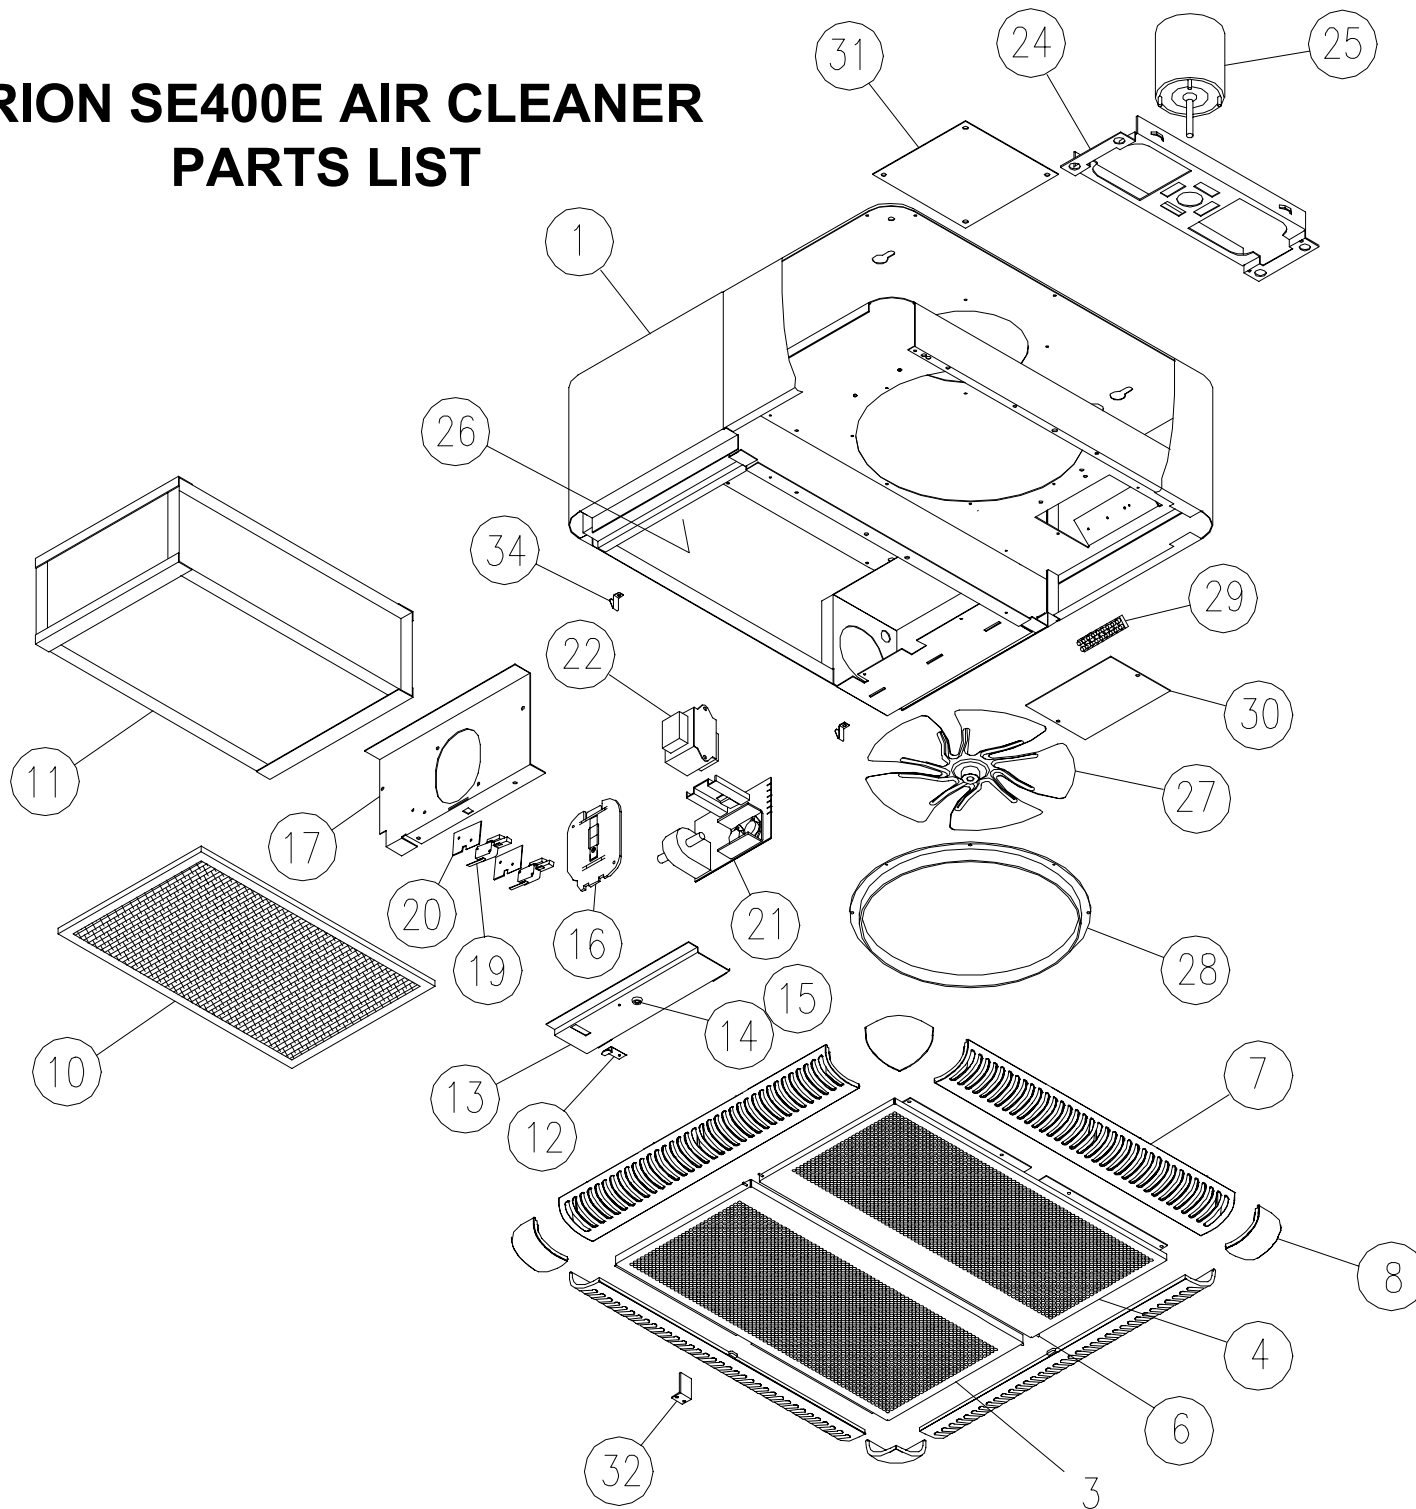

TRION SE400E AIR CLEANER PARTS LIST

TRION SE400E AIR CLEANER PARTS LIST

Item	Part Number	Description	Qty/Unit SE400E
1	454027-001	Cabinet Assembly, SE400E	1
2			
3	453844-001	Cell Access Cover	1
4	453844-003	Discharge Cover	1
5			
6	153853-001	Hinge Pin	2
7	453855-001	Grill	4
8	453856-001	Corner	4
9			
10	253863-001	Pre-filter	1
11	441730-103	Collector Cell	1
12	150685-001	Cell Retaining Clip	1
13	353842-001	Cell Latch	1
14	153854-001	Thumb Screw	1
15	244225-002	Bolt Retainer	1
16	345109-001	Cell Contact Assembly	1
17	453840-001	Cell Contact Support	1
18			
19	242404-002	Interlock Switch	2
20	147214-001	Insulator	2
21	350950-003	Power Supply Assembly	1
22	254167-003	Step-down Transformer 120V/24V	1
23			
24	453847-001	Motor Mounting Bracket	1
25	254026-002	Motor, 120V/60Hz	1
26	142153-001	Ground Contact	1
27	254101-001	Fan	1
28	453858-001	Inlet Ring	1
29	EST-1124	Terminal Block	1
30	253850-001	Terminal Block Cover	1
31	253851-001	Duct Cover Plate	1
32	153848-001	Interlock Switch Actuator	1
33			
34	253852-001	Access Cover Latch	2
35			
36			
37	354267-001	Remote Control Assembly	1
37a	250056-001	Rotary Switch	1
37b	242235-001	Switch Knob	1