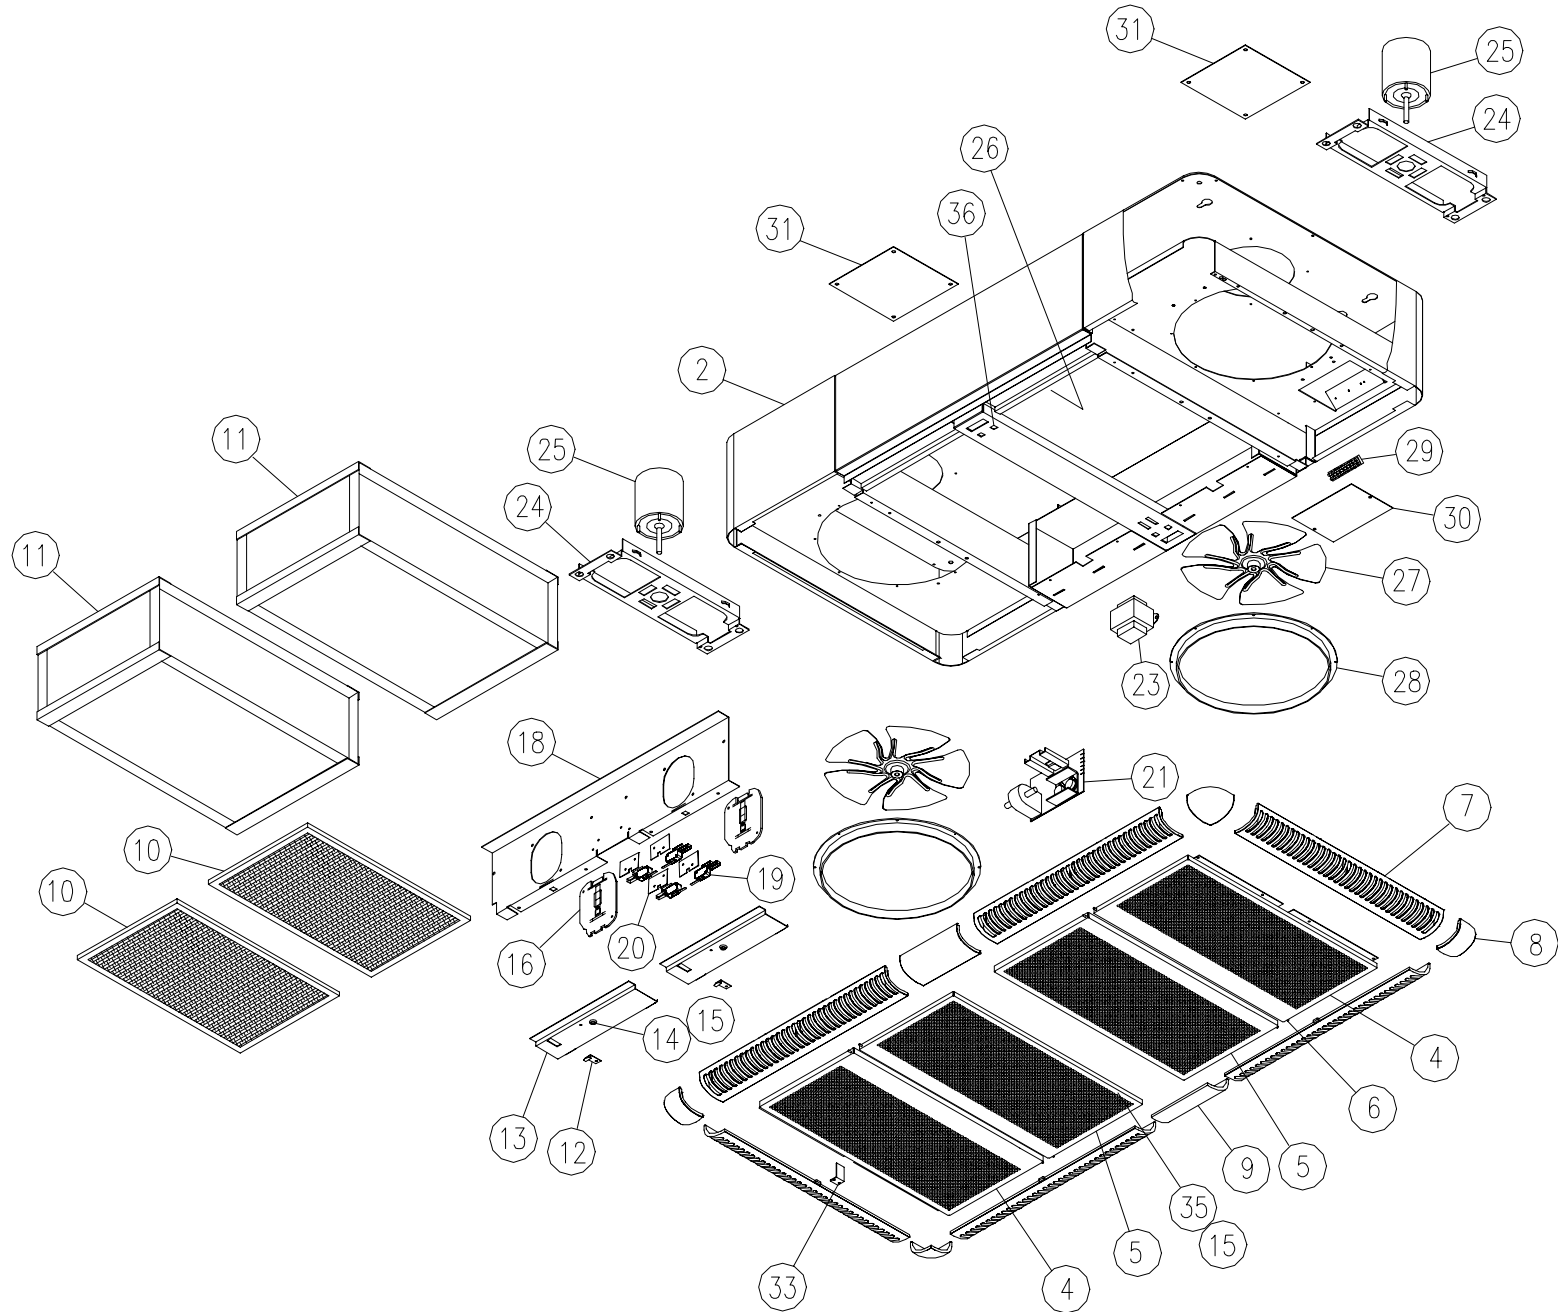

TRION SE800E AIR CLEANER PARTS LIST

TRION SE800E AIR CLEANER PARTS LIST

Item	Part Number	Description	Qty/Unit SE800E
1			-
2	454028-001	Cabinet Assembly, SE800E	1
3			-
4	453844-003	Discharge Cover	2
5	453845-001	Cell Access Cover	2
6	153853-001	Hinge Pin	4
7	453855-001	Grill	6
8	453856-001	Corner	4
9	453857-001	Grill Filler	2
10	253863-001	Pre-filter	2
11	441730-103	Collector Cell	2
12	150685-001	Cell Retaining Clip	2
13	353842-001	Cell Latch	2
14	153854-001	Thumb Screw	2
15	244225-002	Bolt Retainer	6
16	345109-001	Cell Contact Assembly	2
17			-
18	453841-001	Cell Contact Support	1
19	242404-002	Interlock Switch	4
20	147214-001	Insulator	4
21	350950-003	Power Supply Assembly	1
22			-
23	254167-004	Step-down Transformer 120V/24V	1
24	453847-001	Motor Mounting Bracket	2
25	254026-002	Motor, 120V/60Hz	2
26	142153-001	Ground Contact	2
27	254101-001	Fan	2
28	453858-001	Inlet Ring	2
29	EST-1124	Terminal Block	1
30	253850-001	Terminal Block Cover	1
31	253851-001	Duct Cover Plate	2
32			-
33	153849-001	Interlock Switch Actuator	2
34			-
35	120035-210	Flat Head Screw	4
36	234711-002	Retaining Nut	4
37	354267-001	Remote Control Assembly	1
37a	250056-001	Rotary Switch	1
37b	242235-001	Switch Knob	1