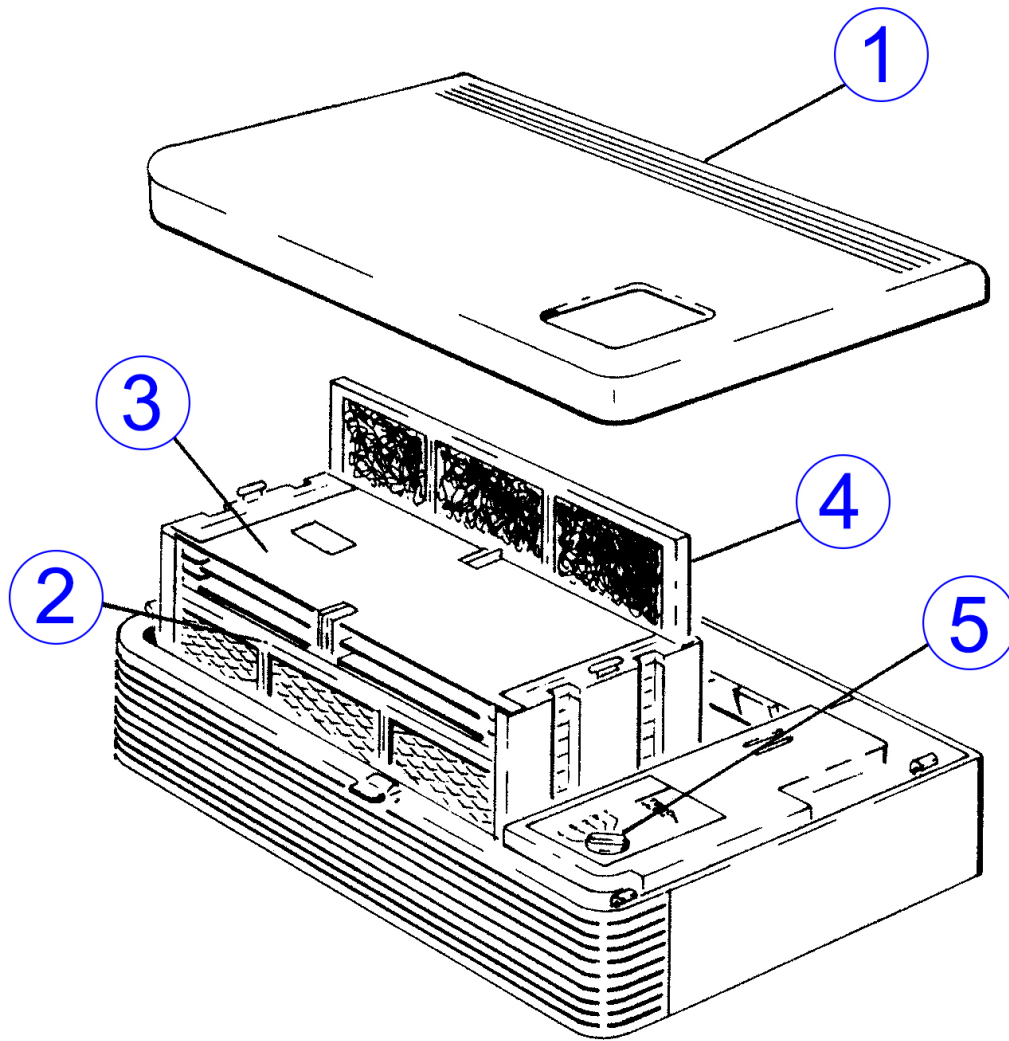

# TRION TABLE TOP AIR CLEANER PARTS LIST

Reference #	Description	Part Number
1	Cabinet Top (Charcoal Gray)	<a href="#">442224-002</a>
1A	Cabinet Top (White)	442224-004
2	Aluminum Mesh Pre-Filter	<a href="#">342480-001</a>
2A	Charcoal Pre-Filter	342808-001
3	Ionizer-Collector Cell	<a href="#">442415-00H</a>
4	Charcoal After-Filter	<a href="#">247640-001</a>
4A	Antibacterial After-Filter with Charcoal	248419-101
5	Switch Knob (Charcoal Gray)	243031-002
5A	Switch Knob (Light Gray)	242235-008
6	Cell Cleaner with Sprayer (Not Shown)	143945-001