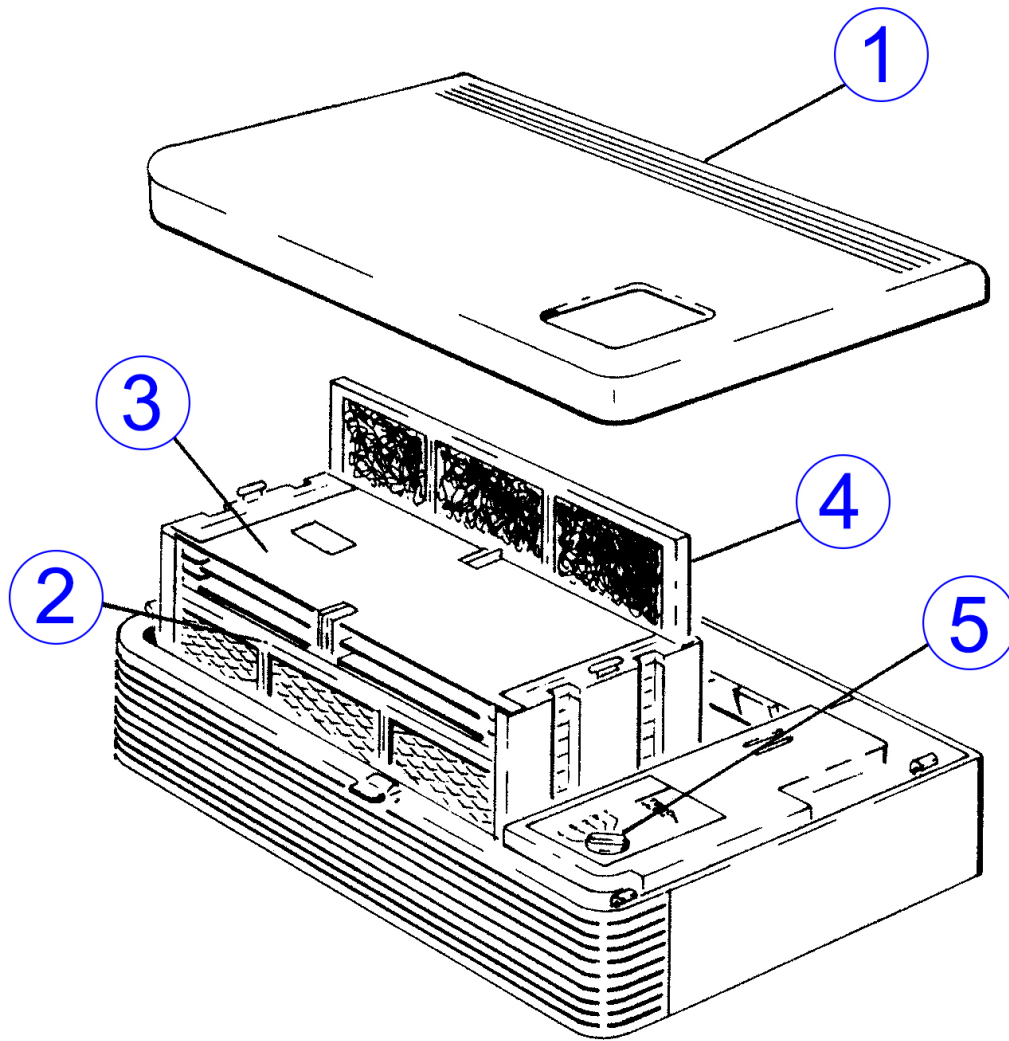

TRION TABLE TOP AIR CLEANER PARTS LIST

Reference #	Description	Part Number
1	Cabinet Top (Charcoal Gray)	442224-002
1A	Cabinet Top (White)	442224-004
2	Aluminum Mesh Pre-Filter	342480-001
2A	Charcoal Pre-Filter	342808-001
3	Ionizer-Collector Cell	442415-00H
4	Charcoal After-Filter	247640-001
4A	Antibacterial After-Filter with Charcoal	248419-101
5	Switch Knob (Charcoal Gray)	243031-002
5A	Switch Knob (Light Gray)	242235-008
6	Cell Cleaner with Sprayer (Not Shown)	143945-001